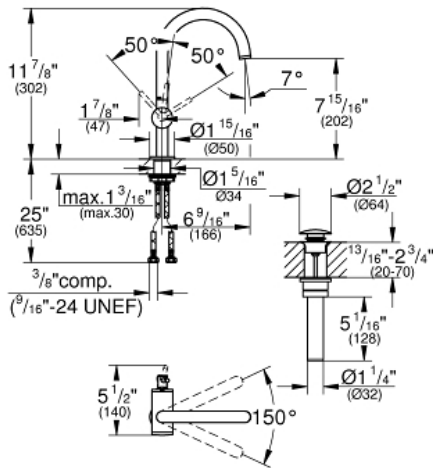

ATRIO
Single-Handle Bathroom Faucet L-
Size

MODEL # 23828EN3

Pure Freude
an Wasser

GROHE

Product Description:

ATRIO

Single-Handle Bathroom Faucet L-Size

Standard Specification:

- Single hole installation
- GROHE SilkMove 1.1" (28 mm) ceramic cartridge
- GROHE StarLight finish
- Quick installation system
- Swivel tubular C-spout with flow control
- Stop limiter
- Push-open 1 1/4" (32mm) waste set
- Stainless steel flex lines
- Flow rate: 1.2 gpm (4.5 l/min)

Applicable Codes & Standards:

- Energy Policy Act of 1992
- NSF 61
- ASME A112.18.1/CSA B125.1
- US Federal and State material regulations
- EPA WaterSense®
- ICC/ANSI A117.1

Color:

- 23828EN3 Brushed Nickel